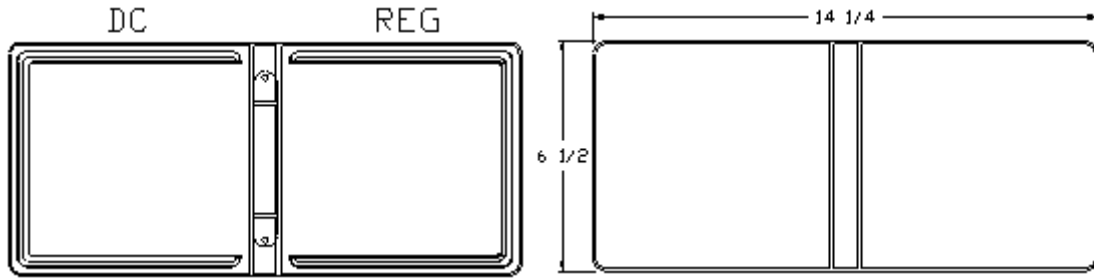

48831: 2 to 12 CD C-Tray Album Specifications

DESCRIPTION: White C-tray album to hold CD pages on a 1/2" round rivetless ring with an unsealed spine. Overlay front, back and spine. Product is PVC through the spine.

COMMENTS: This product has a capacity of up to 12 CD's in double-sided pages (48752). Pages are shipped in bulk.

Note: Closed product size is an estimation based on the tooling dimensions. Actual size may vary depending on materials used.

Comments	A	B	C	D	E	F
Overlay	5 31/32			13 23/32		1/4
Entrapment						
Open Product Size	6 1/2			14 1/4		5/16
Approximate Closed Product Size	6 1/2	6 29/32	1			