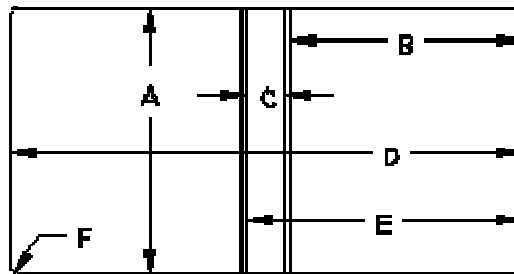

48831: 2 to 12 CD C-Tray Album Specifications

DESCRIPTION: White C-tray album to hold CD pages on a 1/2" round rivetless ring with an unsealed spine. Overlay front, back and spine. Product is PVC through the spine.

COMMENTS: This product has a capacity of up to 12 CD's in double-sided pages (48752). Pages are shipped in bulk.

Note: Closed product size is an estimation based on the tooling dimensions. Actual size may vary depending on materials used.

Comments	A	B	C	D	E	F
Overlay	5 31/32			13 23/32		1/4
Entrapment						
Open Product Size	6 1/2			14 1/4		5/16
Approximate Closed Product Size	6 1/2	6 29/32	1			